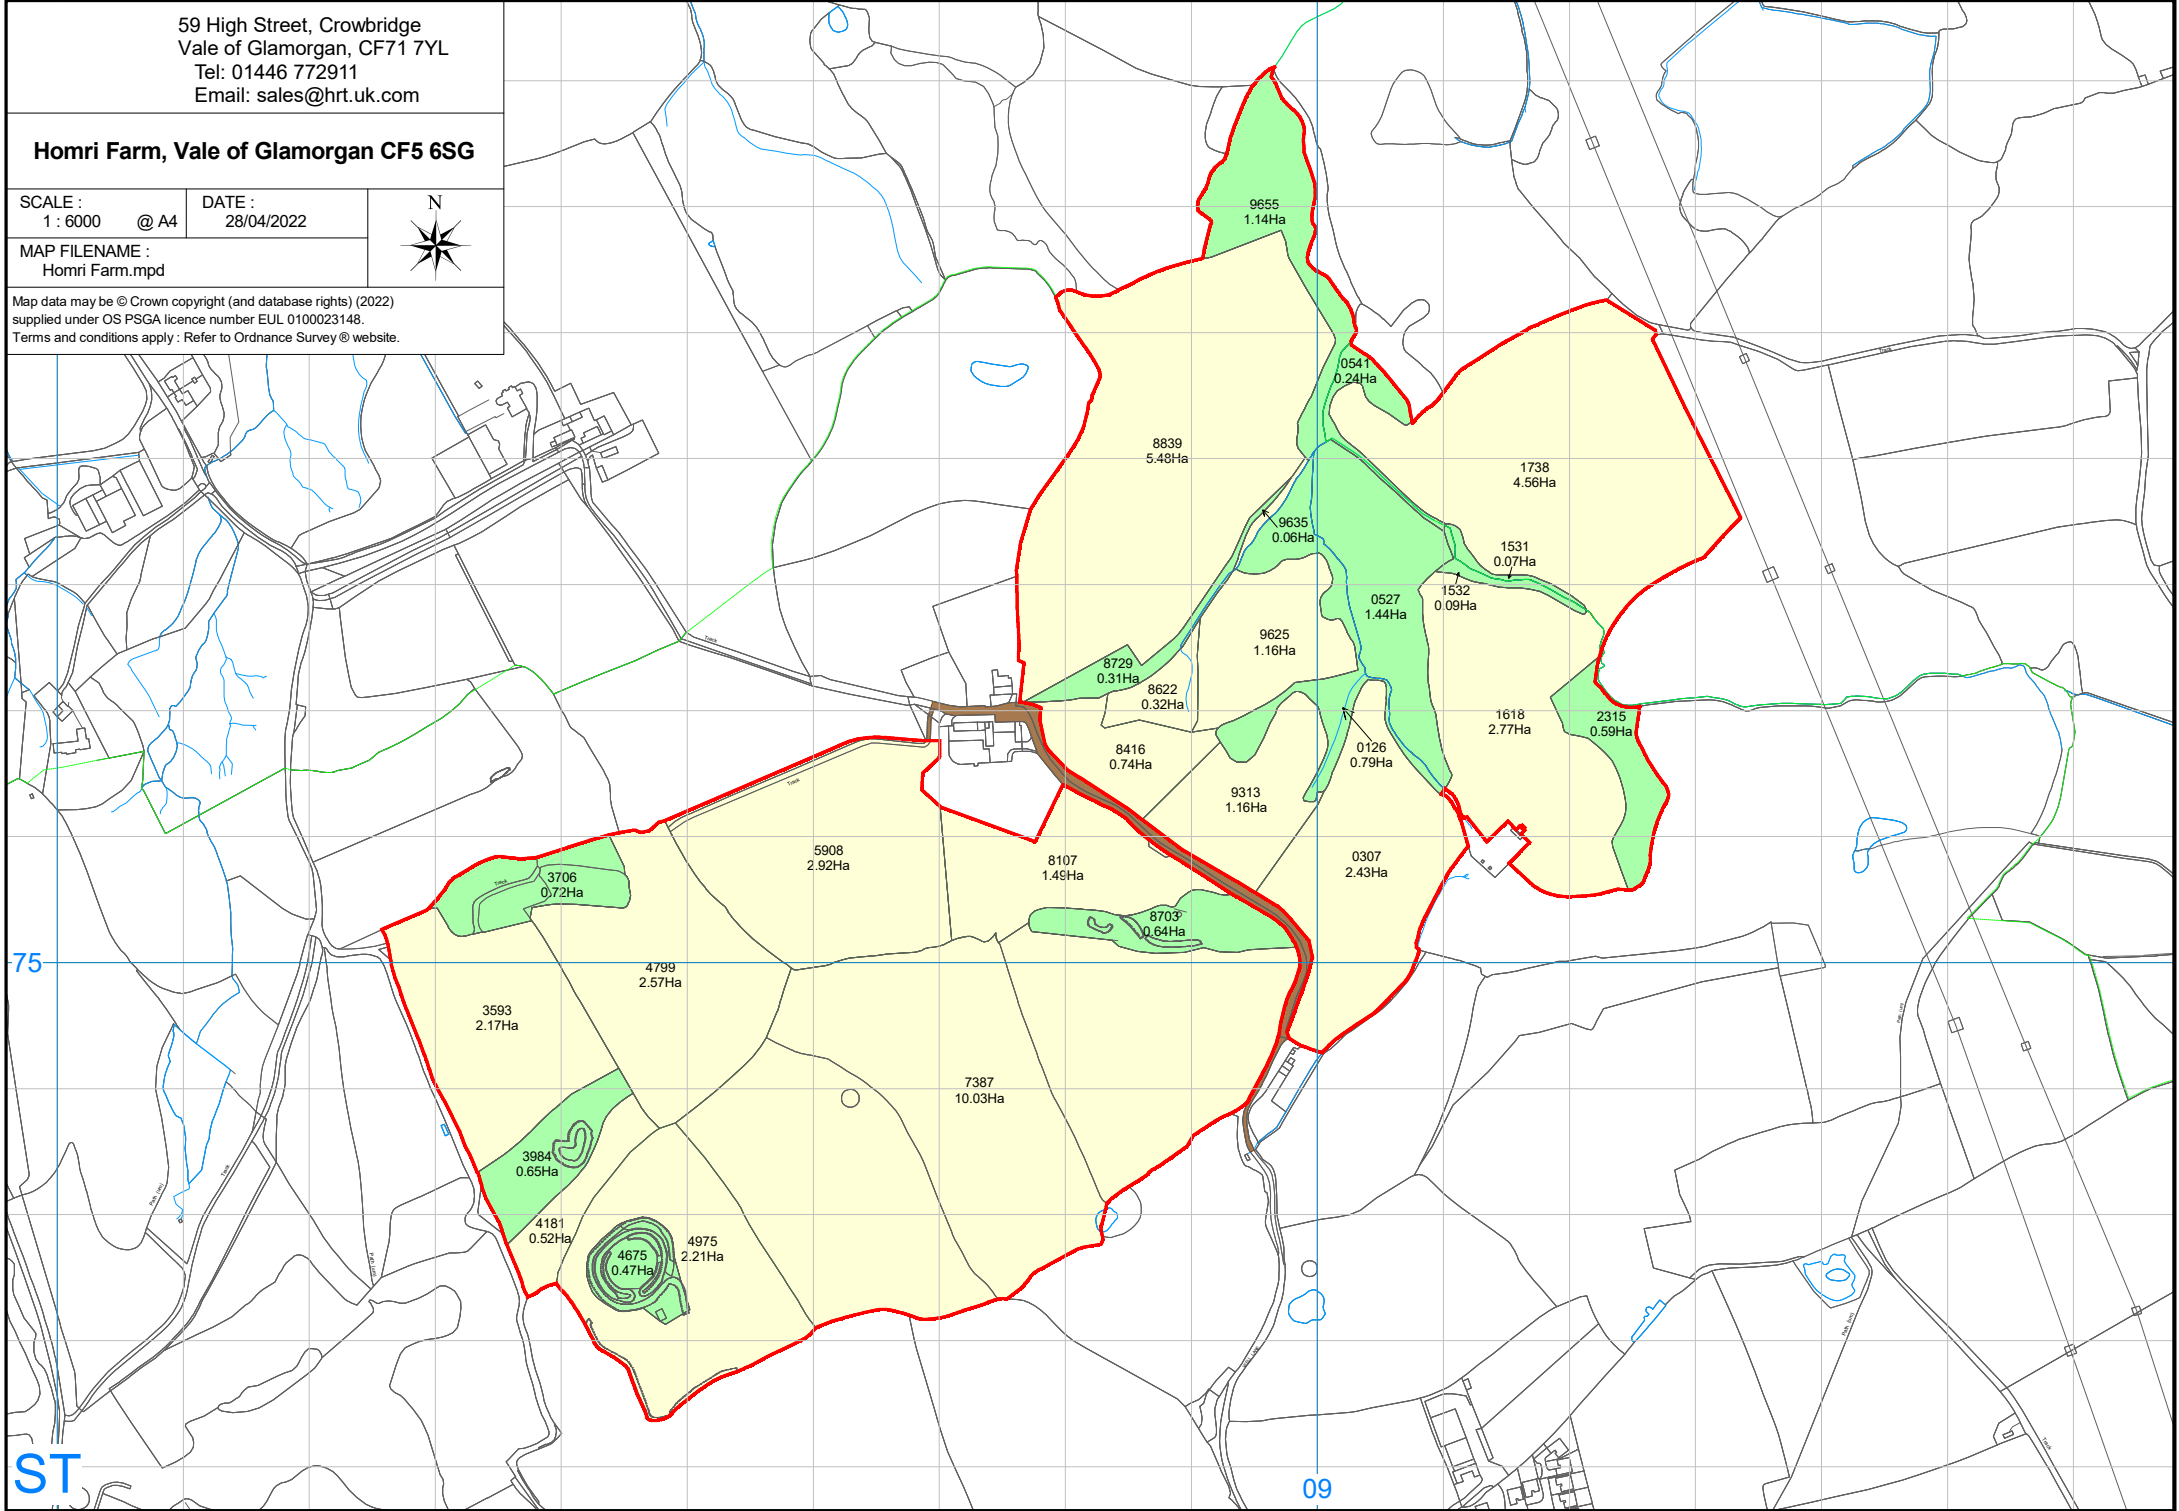

Map data may be © Crown copyright (and database rights) (2022)
supplied under OS PSMA licence number EUL 0100023148.
Terms and conditions apply : Refer to Ordnance Survey @ website.

75

09

ST